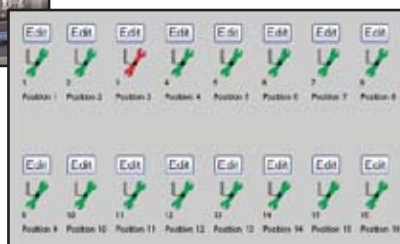

Adjustable shelving provides customizable space for tools, electronics, weapons, narcotics or even additional sealed containers.

Features

- Web enabled for remote access
- PIN, card or biometric verification options are available
- Customizable shelving options fit with cabinet cavity measuring 33³/₄"wx36³/₈"hx12"d
- Secures up to 60 assets
- KSI Asset Vault integrates with your existing GFMS products.